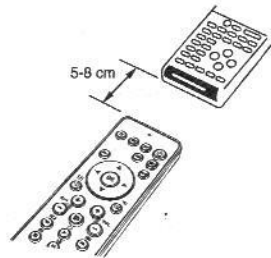

Your URC can learn and reproduce up to 240 commands from other remote controls. All 8 Device Modes (TV, VCR, DVD, SAT, CTV) can be taught to operate additional commands:-

1. Press a desired device mode key (e.g.), the indicator will flash once.
2. Hold down " CH+ " and " VOL- " keys on the URC together simultaneously for 2 seconds until the indicator lights up.
3. Enter Magic Learn Code-0000, the indicator will flash once, and then keep on and your URC is ready to learn commands.
4. Aim your A/V remote control to the URC Infrared Lens on a flat surface, with 5-8 cm apart. Make sure your A/V remote control is with fresh batteries.
5. Press and release a desired key on the URC you want to hold the command.
6. Press and hold the corresponding key on your A/V remote control to transfer the command. The indicator will flash once and keep on, the command has been learnt successfully, you can release the key on the A/V remote control. If the indicator flashes 6 times, it shows error in learning process. Adjust the position of both remote controls and repeat steps 5 to 6 again.
7. Repeat steps 5 to 6 to transfer other signals into next function key. When you finish the whole device mode, press the same device mode key (e.g. TV) again to store your setting. The indicator will then turn off.

3.2 ADVANCE LEARNING — TEACHING A DUAL SIGNAL

If you found a learned command work for your A/V equipment only occasionally, your original remote control may contain dual signals. Try the following steps to reprogram this command:-

1. Follow steps 1 to 4 of section "3.1 By Learning Commands".
2. Press and release a desired key on the URC you want to hold the command.

Now, the backlight will turn off and the indicator will flash twice and then keep on.

3. Press and hold the corresponding key on your A/V remote control to transfer the command. The indicator will flash once and then keep on. The first signal has been transferred successfully and you can release the key on the A/V remote control.
4. Press and release the same button on the URC again. The backlight will turn off and the indicator will flash twice and then keep on.
5. Press and hold the same corresponding key on your A/V remote control until the backlight will turn on and the indicator flashes once and then keeps on. The dual signal command has been transferred successfully.
6. Repeat steps 2 to 5 of this procedure to transfer other signals if there is any.
7. When finished, press the same Device Mode Key again to store your setting. The indicator will turn off.

Warning:

Entering a new pre-programmed Device Code will automatically erase and replace all learned commands in the chosen device mode.

Notes:

- Do not attempt to learn additional commands with the Device Mode Keys and the SHIFT key. They will not hold commands by themselves.
- Each function key will hold one command only, a new command to be learned will automatically erase and replace the previous one.
- If you have accidentally pressed an unexpected key in step 5 above, you have to wait 30 seconds until the indicator goes out and the URC will go back to normal operation. You may repeat the above procedures to setup the URC again.
- If the indicator flashes 6 times during the transfer of signals, this tells you the memory bank is full. Press the same device key again to resume normal operation. (You may erase the learned commands in a device mode and make room for any new signal. See " Warning " above.

4. OPERATING THE URC

4.1 NORMAL OPERATION

Once you have set up the URC for your A/V equipment, it works like your original remote controls. To operate, just aim it at your equipment, press an appropriate device mode key and invoke the desired function by pressing a corresponding key on the URC. The indicator flashes during signal transmission and as confirmation of key touch.

4.2 PUNCH THROUGH

Punch through allows you to operate TV's volume and mute functions without having to switch the device modes repeatedly even when your URC is in other operating modes.